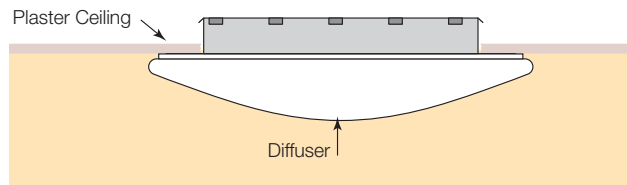

For non-ventilation, push diffuser onto upper level against ceiling.