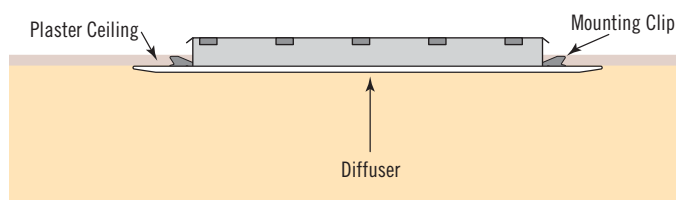

For non-ventilation, allow diffuser to sit on frame.