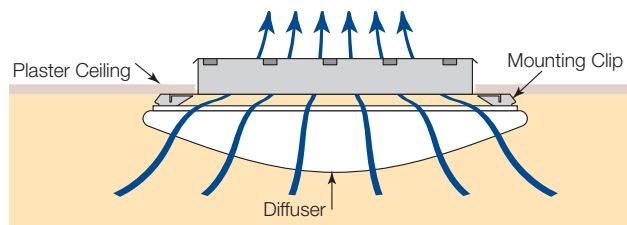

Climate Control System

Keep in winter warmth or expel summer heat with a simple adjustment. Diffuser is removable for easy cleaning.

For non-ventilation, push diffuser onto upper level against ceiling.

Which Abey climate control Lightbeam?

Room size in metres	Minimum size of skylight
Up to 2m²	300mm
Up to 5m²	400mm
Up to 10m²	500mm

Lightbeam® Kit

SIZE	ROOF	CODE	LENGTH
300mm diameter	TILE	0890	1500mm Shaft
	CORRUGATED	0891	1500mm Shaft
	STEEL DECK	0892	1500mm Shaft
	TRIMDEK	0893	1500mm Shaft
400mm diameter	TILE	0490	2000mm Shaft
	CORRUGATED	0491	2000mm Shaft
	STEEL DECK	0492	2000mm Shaft
500mm diameter	TILE	0994	2500mm Shaft
	CORRUGATED	0995	2500mm Shaft
	STEEL DECK	0996	2500mm Shaft
	TRIMDEK	0997	2500mm Shaft

Kit Contains:

Lightbeam unit, shaft, diffuser, nuts, screws and instructions.

Abey Xtralites®

Budget skylight

Abey also offer a budget range of skylights to suit all roof types. Available in two styles – round to suit all roof styles and rectangular to suit a truss roof.

Kit Contains:

Xtralite unit, shaft, diffuser, nuts, screws and instructions.

Xtralite skylights

SIZE	ROOF	CODE	LENGTH
300mm diameter	ALL ROOF STYLES	300XTL	3000mm Shaft
400mm diameter	ALL ROOF STYLES	400XTL	3000mm Shaft
700mm x 500mm	TILE	0998T	1800mm Shaft
700mm x 500mm	CORRUGATED	0998C	1800mm Shaft

Skylights & Diffusers

Skylights are available for Tile, Corrugated, Steel Deck and Trim Deck roofs in the following sizes: 400x400, 500x500, 600x600, 700x500, 750x500, 750x750, 900x600 and 900x900.

Diffuser kits are available vented or unvented in the following sizes: 400x400, 500x500, 600x600, 700x500, 750x500, 750x750, 900x600 and 900x900.